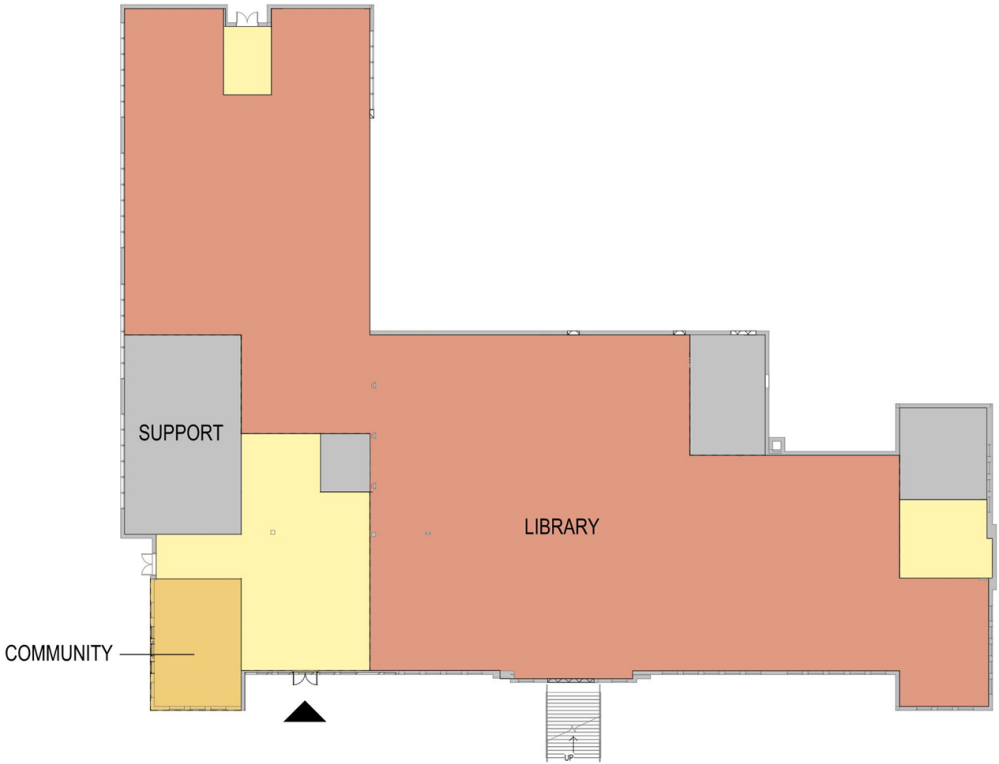

OPTION 5A – NO ADDITION

CONCORD PROPERTY

PARKING: 133 STALLS
OPEN PARK AREA: 2 ACRES

OPTION 5A – NO ADDITION

CONCORD PROPERTY

OPTION 5A – NO ADDITION
CONCORD PROPERTY

LOWER LEVEL

UPPER LEVEL

OPTION 5B – NO ADDITION

CONCORD PROPERTY

LOWER LEVEL

UPPER LEVEL