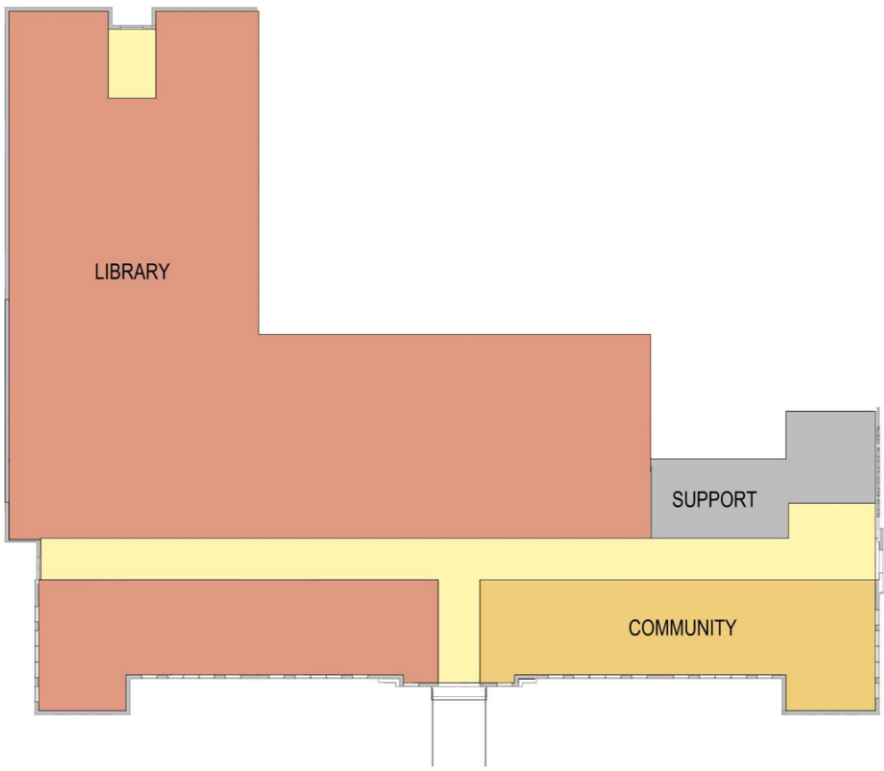

OPTION 5A – NO ADDITION

CONCORD PROPERTY

PARKING: 133 STALLS
OPEN PARK AREA: 2 ACRES

OPTION 5A – NO ADDITION

CONCORD PROPERTY

OPTION 5A – NO ADDITION
CONCORD PROPERTY

LOWER LEVEL

UPPER LEVEL

OPTION 5B – NO ADDITION

CONCORD PROPERTY

LOWER LEVEL

UPPER LEVEL