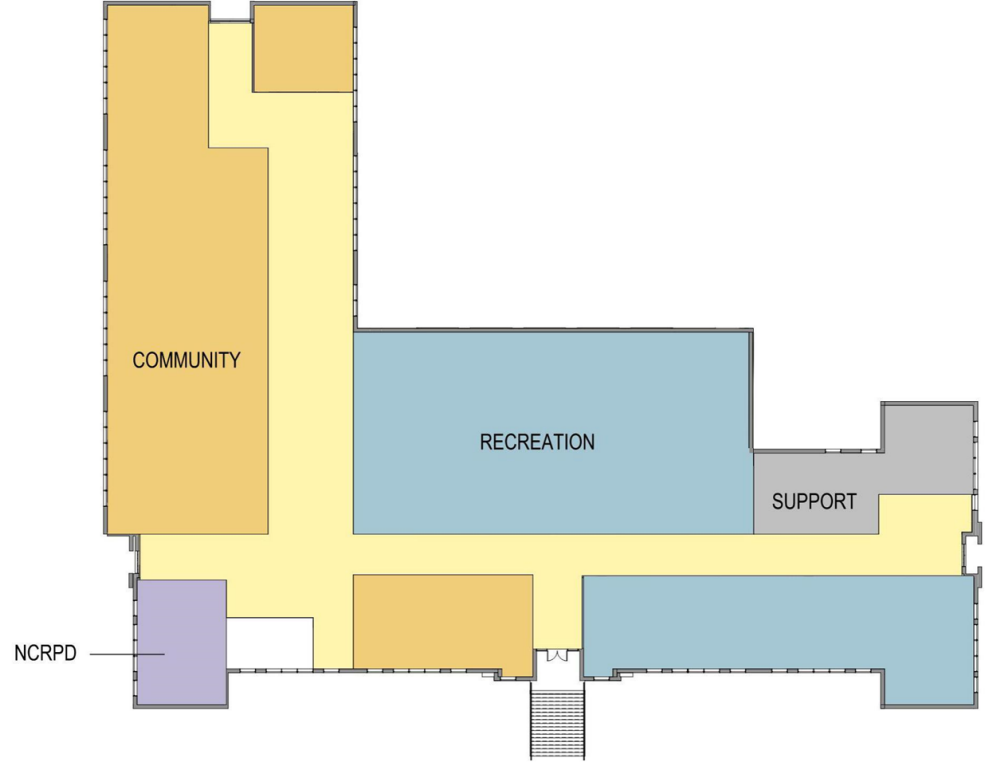

OPTION 5A – NO ADDITION

CONCORD PROPERTY

PARKING: 133 STALLS
OPEN PARK AREA: 2 ACRES

OPTION 5A – NO ADDITION

CONCORD PROPERTY

OPTION 5A – NO ADDITION
CONCORD PROPERTY

LOWER LEVEL

UPPER LEVEL

OPTION 5B – NO ADDITION

CONCORD PROPERTY

LOWER LEVEL

UPPER LEVEL