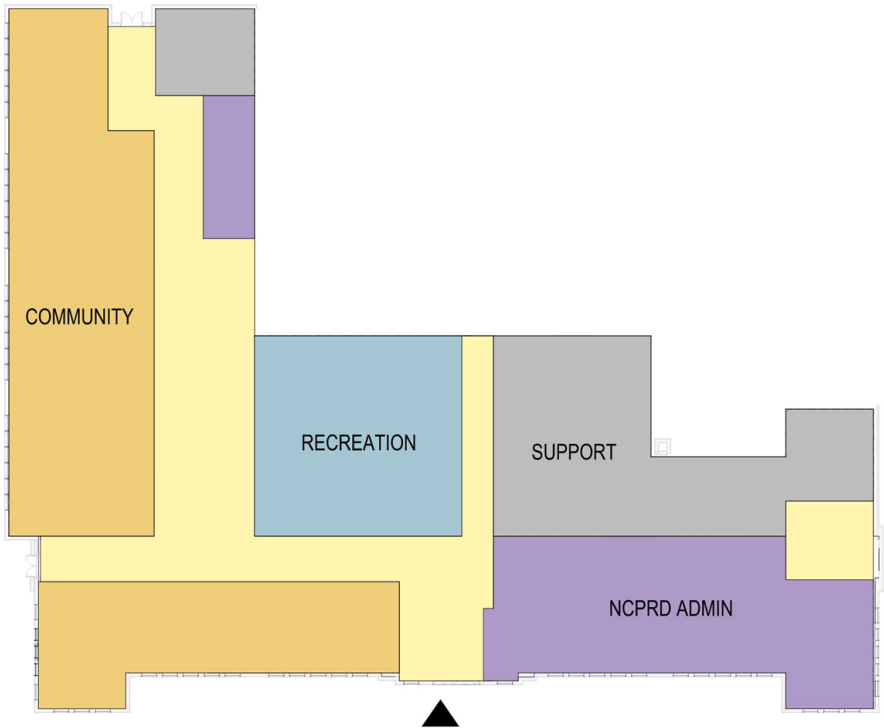

OPTION 5A – NO ADDITION

CONCORD PROPERTY

PARKING: 133 STALLS
OPEN PARK AREA: 2 ACRES

OPTION 5A – NO ADDITION

CONCORD PROPERTY

OPTION 5A – NO ADDITION
CONCORD PROPERTY

LOWER LEVEL

UPPER LEVEL

OPTION 5B – NO ADDITION

CONCORD PROPERTY

LOWER LEVEL

UPPER LEVEL