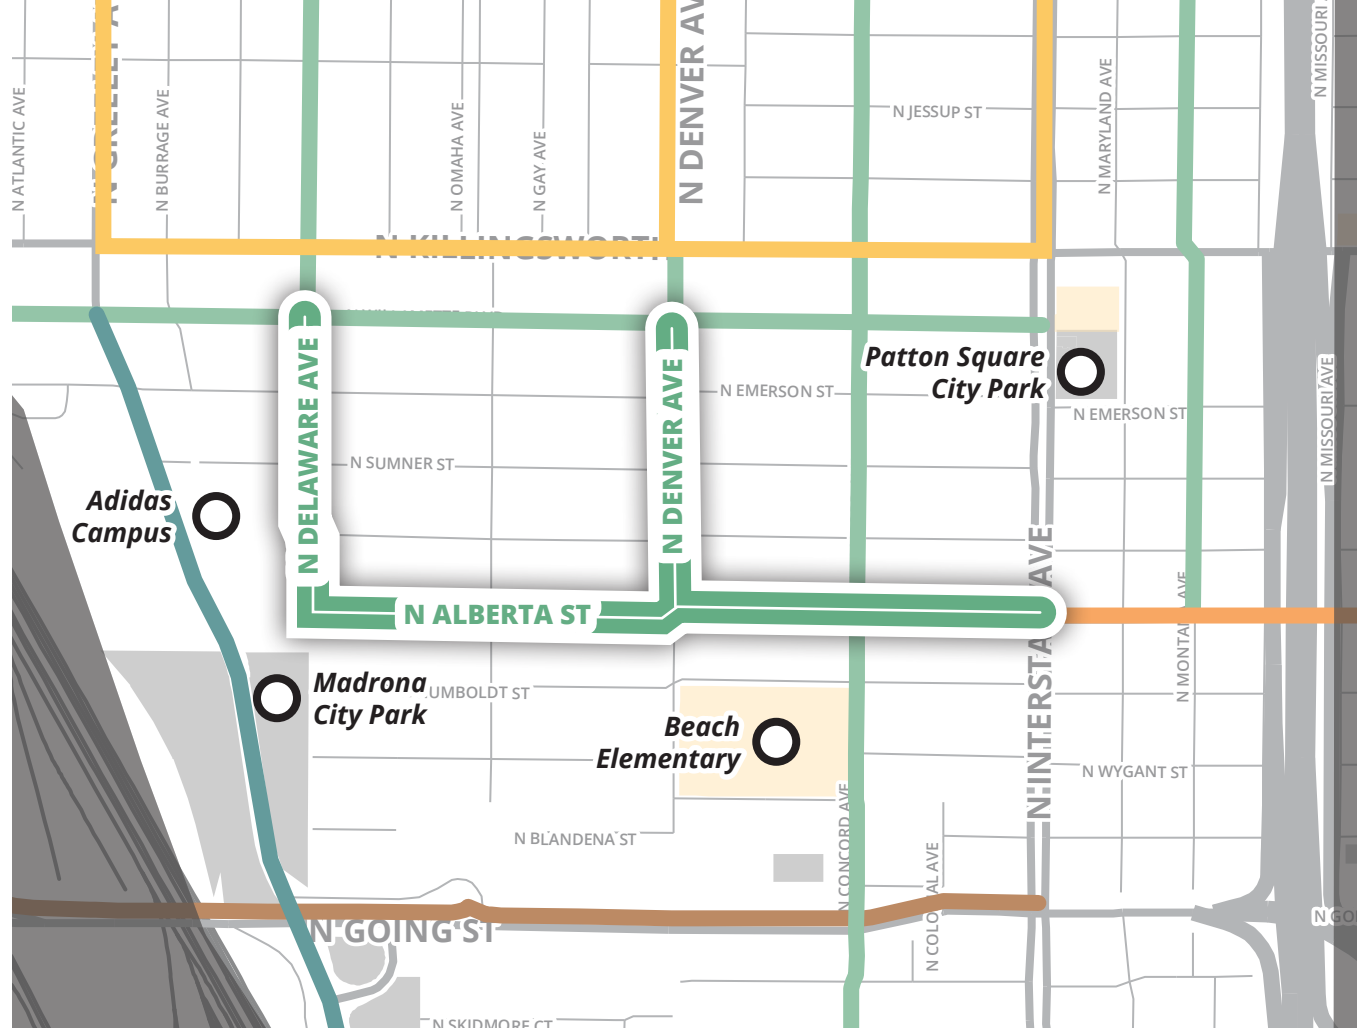

NG.12

North Overlook Neighborhood Greenway Network

PROJECT DESCRIPTION

A new neighborhood greenway connection on N Alberta and N Delaware, providing more direct bike access from Alberta into the North Overlook neighborhood.

Provides access to Beach Elementary (via N Concord), the Adidas campus on Greeley, and links into the Concord and Willamette neighborhood greenways.

Project elements may include:

- Wayfinding and signage
- Speed bumps as required
- A path connection is required near N Delaware Ave and N Alberta St.
- A traffic diversion strategy would be required as traffic volumes on N Denver Ave and N Alberta St do not meet neighborhood greenway guidelines.

ESTIMATED PROJECT COSTS:

Adidas Campus on N Greeley